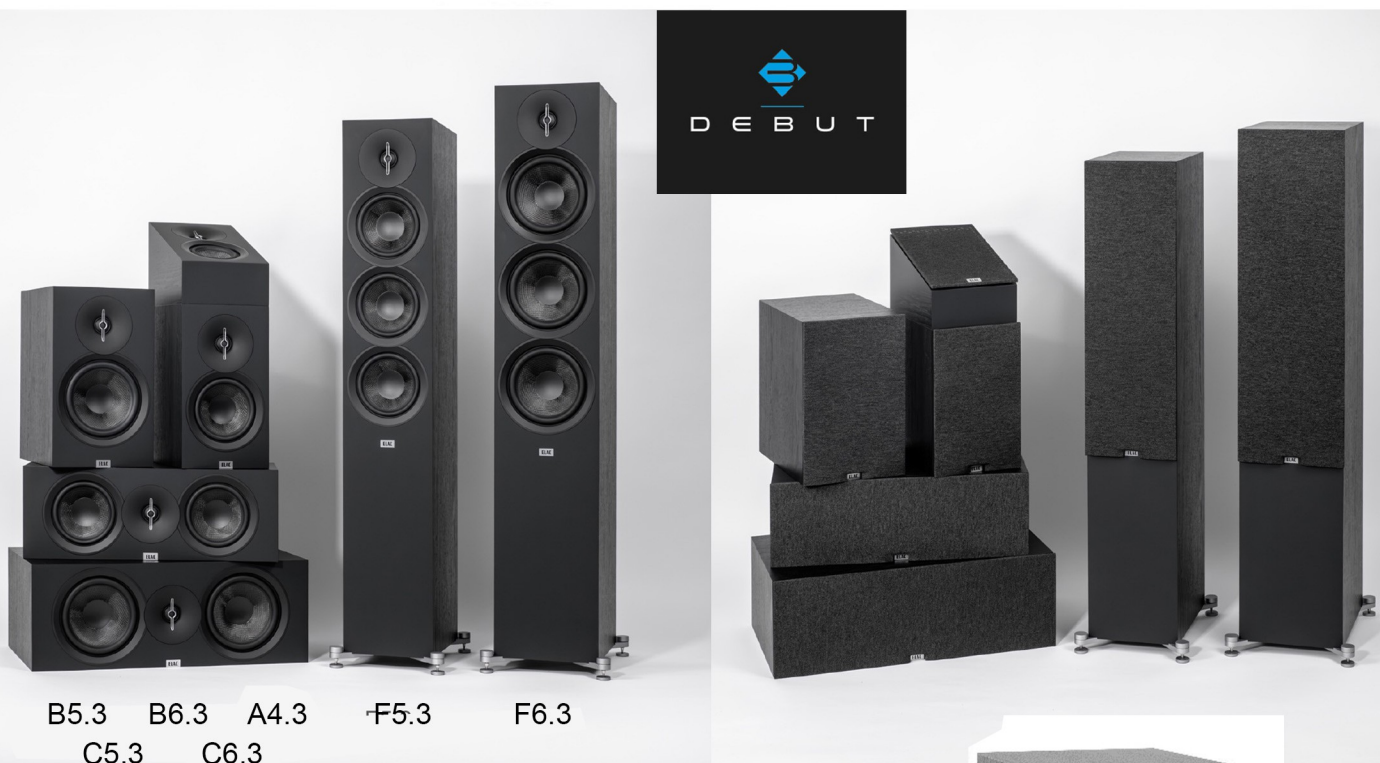

Serie Debut 3.0

B5.3 B6.3 A4.3 F5.3 F6.3
C5.3 C6.3

SUB 3010

SUB 3030

| MODELLO | | PREZZO (EURO) | CODICE | FINITURA |
|-----------------|----|---------------|--------|---------------------|
| Debut C5.3 | pz | € 340,00 | 32154 | Black Brushed Vinyl |
| Debut C6.3 | pz | € 450,00 | 32155 | Black Brushed Vinyl |
| Debut B5.3 | cp | € 410,00 | 32150 | Black Brushed Vinyl |
| Debut B6.3 | cp | € 490,00 | 32151 | Black Brushed Vinyl |
| Debut F5.3 | cp | € 900,00 | 32152 | Black Brushed Vinyl |
| Debut F6.3 | cp | € 1.130,00 | 32153 | Black Brushed Vinyl |
| Debut A4.3 | cp | € 570,00 | 32156 | Black Brushed Vinyl |
| Debut SUB 3010E | pz | € 635,00 | 32034 | Black Ash |
| Debut SUB 3030 | pz | € 900,00 | 32115 | Black Ash |